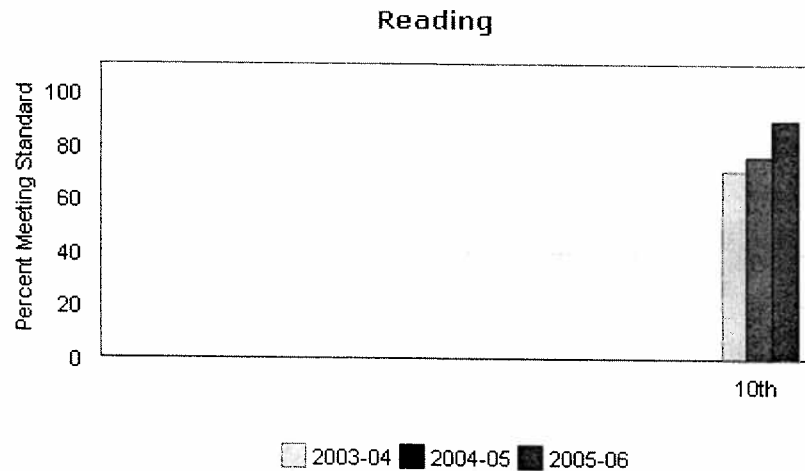

Principal Ted Howard
 2062522270

4400 Interlake AV N SEATTLE 98103 Grade Span: 9-12
 Seattle Public Schools Updated: 11/1/2006

Select year: 2005-06

2005-06 WASL Results (Administration Info)

Grade Level	Reading	Math	Writing	Science
10th Grade	90.0%	70.9%	89.9%	63.3%