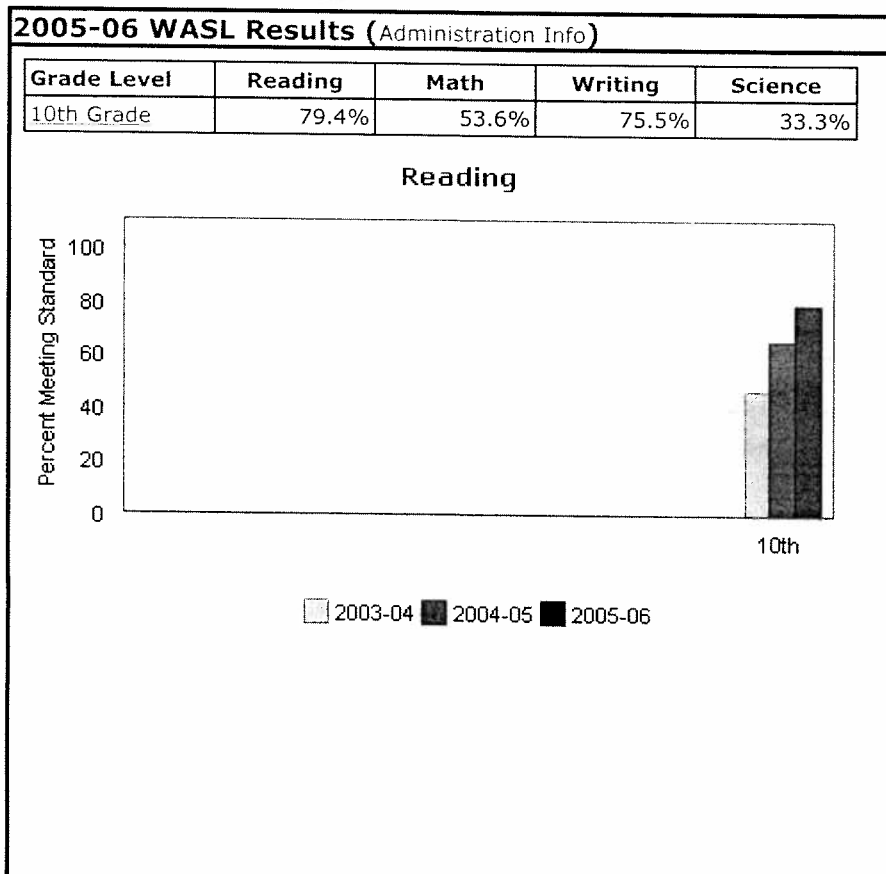

Principal Martin Floe  
 2062523880

1819 N 135 ST SEATTLE 98133 Grade Span: 9-12  
 Seattle Public Schools Updated: 11/1/2006

Select year: 2005-06

**Student Demographics**

<b>Enrollment</b>	
October 2005 Student Count	1,190
<b>Gender (October 2005)</b>	
Male	50.6%
Female	49.4%
<b>Ethnicity (October 2005)</b>	
American Indian/Alaskan Native	1.9%
Asian	34.5%
Black	17.8%
Hispanic	9.3%
White	36.5%
<b>Special Programs</b>	
Free or Reduced-Price Meals (May 2006)	43.2%
Special Education (May 2006)	11.0%
Transitional Bilingual (May 2006)	13.4%
Migrant (May 2006)	0.3%
<b>Other Information (more info)</b>	
Annual Dropout Rate (2004-05)	4.2%
On-Time Graduation Rate (2004-05)	70%
Extended Graduation Rate (2004-05)	73%