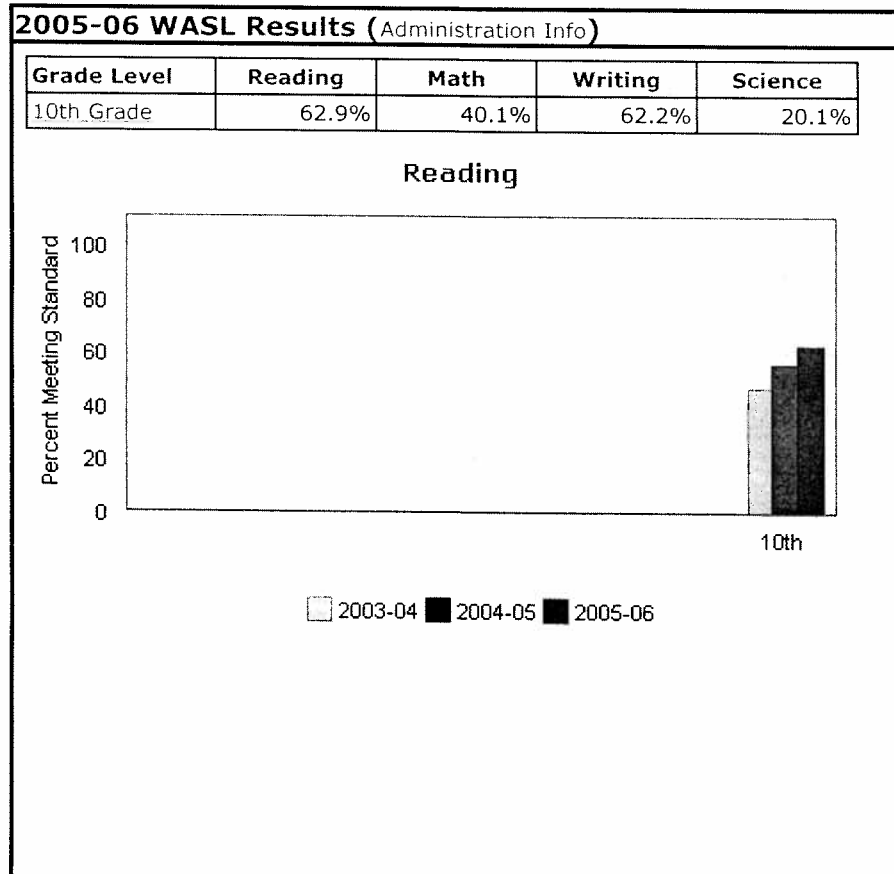

Principal John Boyd
 2062528550

2600 SW THISTLE ST SEATTLE 98126 Grade Span: 9-12
 Seattle Public Schools Updated: 11/1/2006

Select year: 2005-06

Student Demographics

Enrollment	
October 2005 Student Count	915
Gender (October 2005)	
Male	47.5%
Female	52.5%
Ethnicity (October 2005)	
American Indian/Alaskan Native	3.8%
Asian	24.7%
Black	25.0%
Hispanic	21.7%
White	24.7%
Special Programs	
Free or Reduced-Price Meals (May 2006)	59.7%
Special Education (May 2006)	15.9%
Transitional Bilingual (May 2006)	15.9%
Migrant (May 2006)	3.7%
Other Information (more info)	
Annual Dropout Rate (2004-05)	5.7%
On-Time Graduation Rate (2004-05)	63%
Extended Graduation Rate (2004-05)	64%