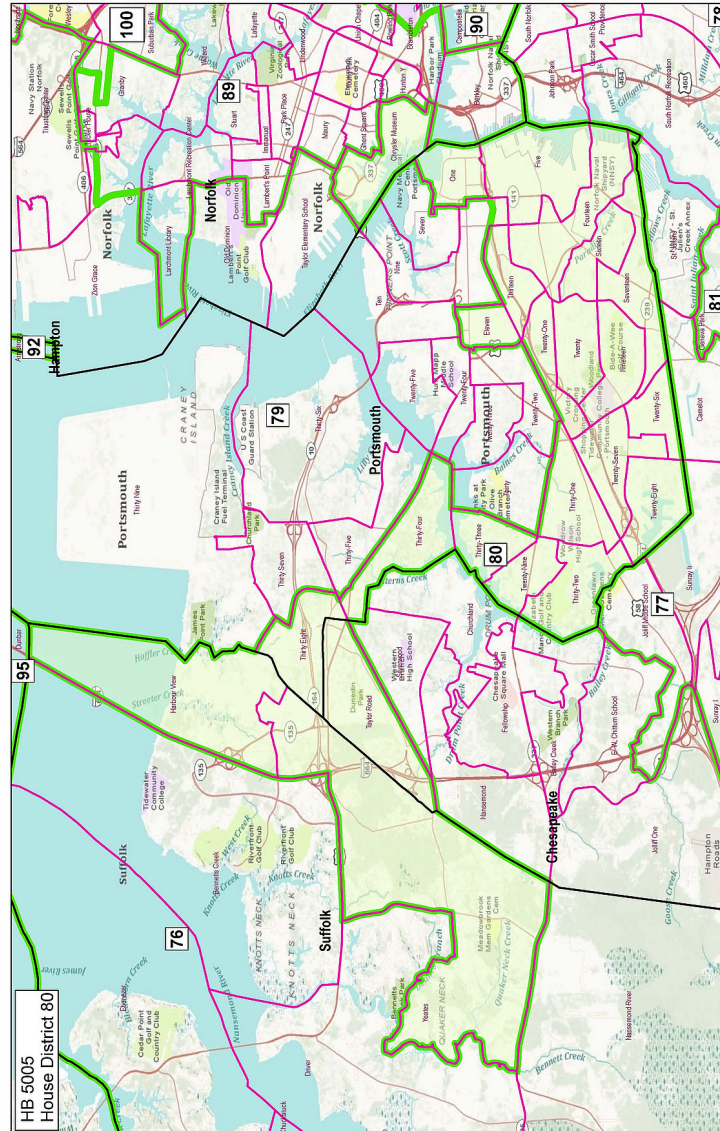

APPENDIX A

Source: Current District Maps  
[http://redistricting.dls.virginia.gov/2010/  
Data%5C20 11HouseMaps%5CHB5005%  
20-%20House%2080.pdf](http://redistricting.dls.virginia.gov/2010/Data%5C20%2011HouseMaps%5CHB5005%20-%20House%2080.pdf)