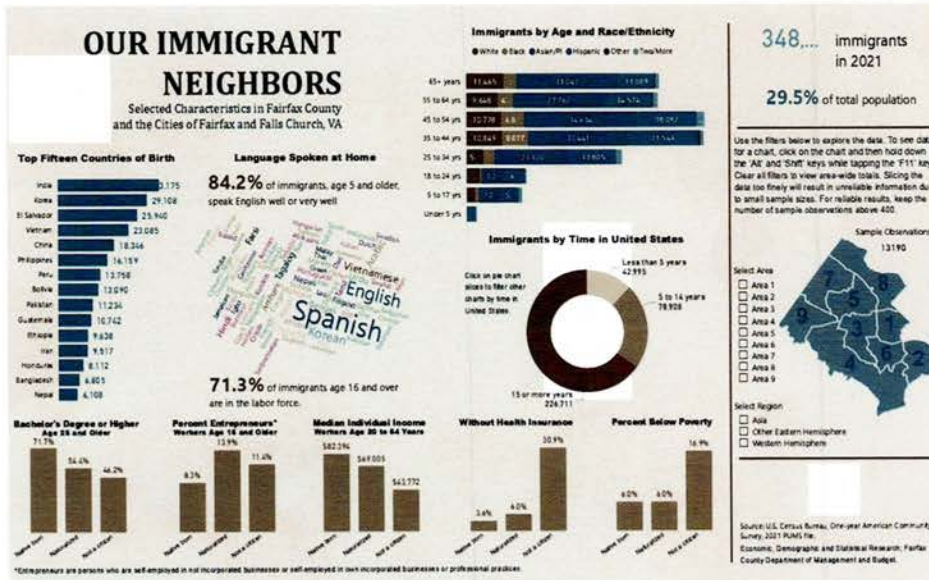

# Our Immigrant Neighbors

Footnote #4

Microsoft Power BI

This visualization requires the use of newer versions of internet browsers. To view the visualization in full screen mode, click on the double arrow in the gray strip at the bottom right corner. Full screen mode will open in a new browser tab. To view a larger rendering of an individual chart, mouse over the chart and click on the box that appears at the top right of the chart. You can access the accessible data behind a chart by selecting the chart and using the keyboard shortcut Alt+Shift+F11.