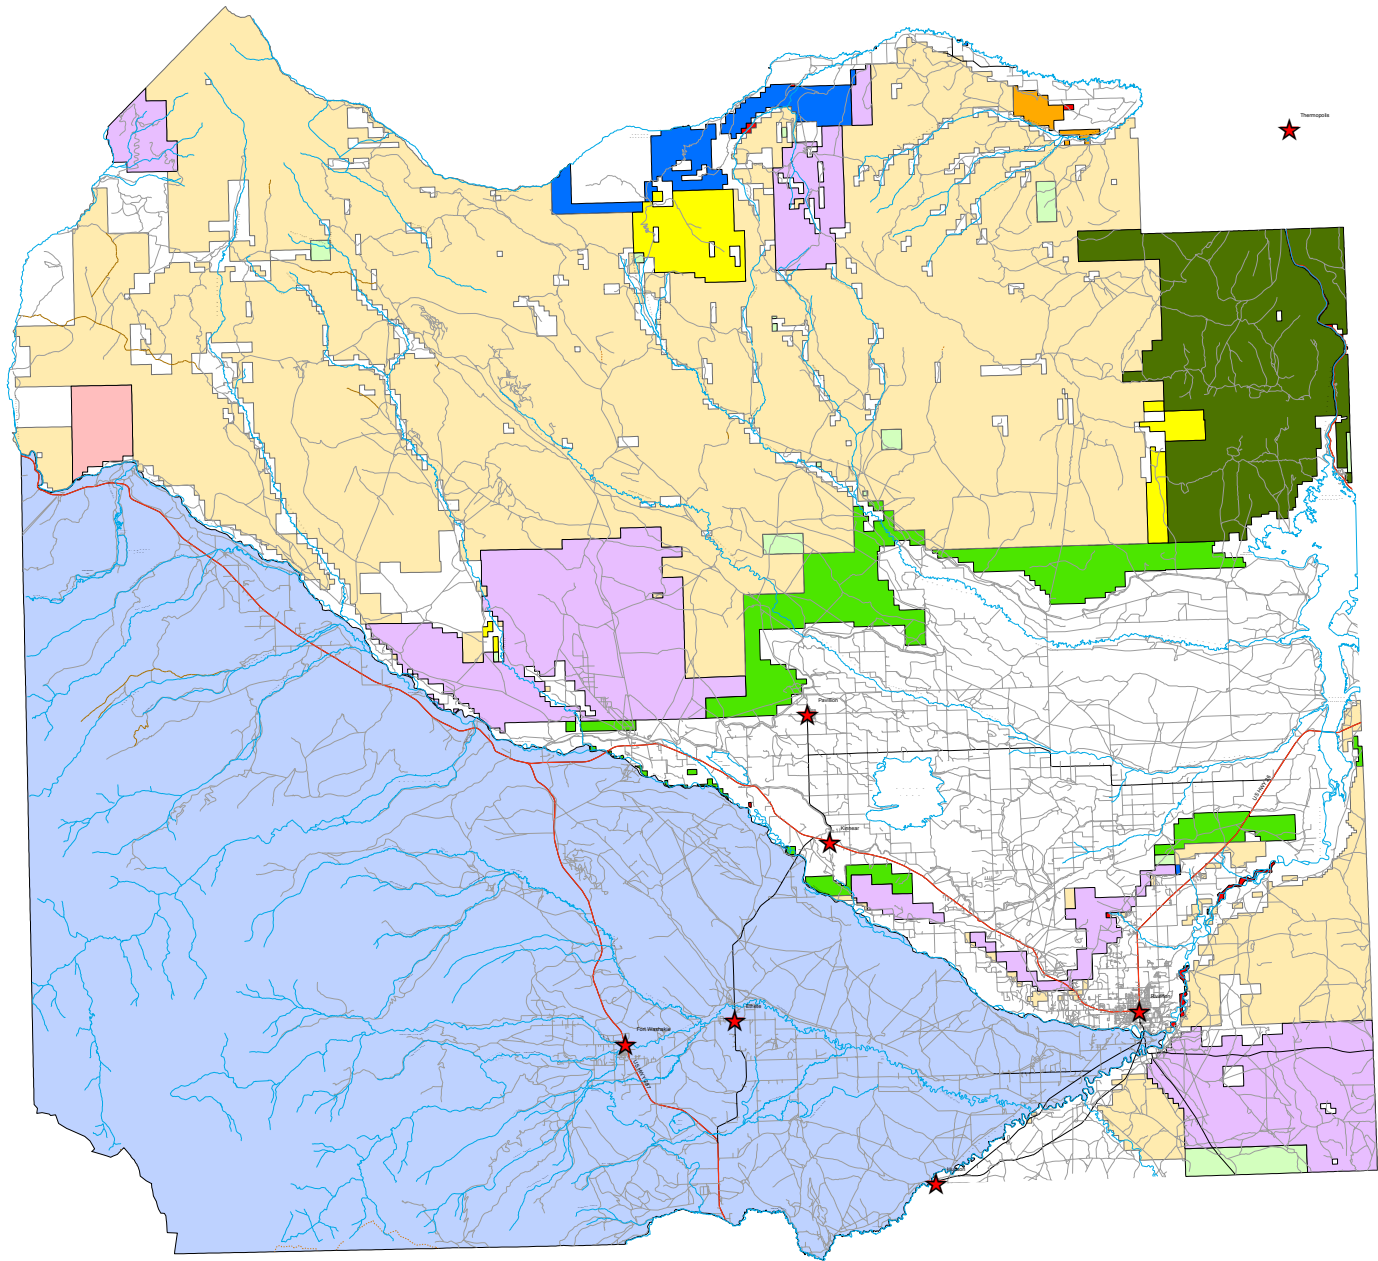

### Wind River Indian Reservation History

**LEGEND**

- Hydrology
- Roads100k**
- Type**
- Interstate
- State
- County / Arterial
- City/Neighborhood
- 4w Drive
- Foot Trail
- US & State Highways
- 4/17/1940 First Permanent \*
- 8/28/1942 Second Permanent \*
- 11/12/1942 Third Permanent \*
- 4/26/1943 Fourth Permanent \*
- 4/12/1944 Fifth Permanent \*
- 2/2/1945 Sixth Permanent \*
- 5/29/1945 Seventh Permanent \*
- 10/27/1948 Eighth Permanent \*
- 8/15/1953 Ninth Permanent \*
- 7/23/1974 Tenth Permanent \*
- 1905 Diminished Reservation Boundaries

\*Not all lands within the designated area have been restored to the Reservation. See the identified restoration order for the specific description of lands restored to the Reservation.

Scale 1:150,000  
Dated June 24, 2014